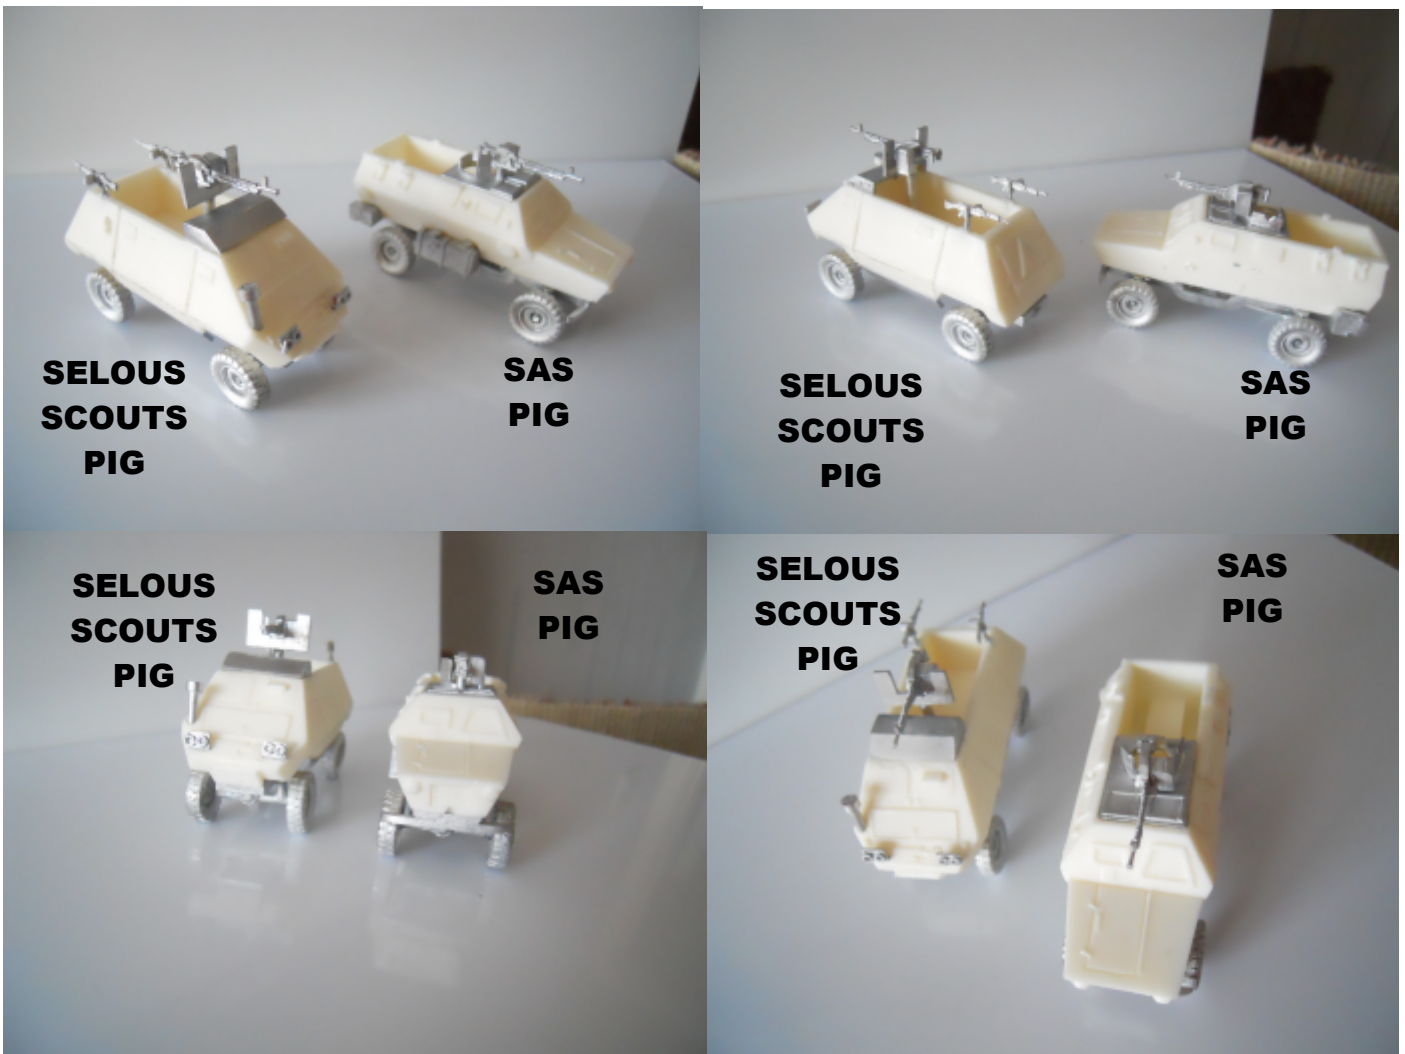

S & S MODELS

RHODESIAN SAS & SELOUS SCOUTS PIG

THESE APC WERE BASED ON THE UNIMOG CHASSIS AND WERE DEVELOPED DURING THE RHODESIAN BUSH WARS AS SIMPLE BUT EFFECTIVE APC'S.

THE ARMAMENT DID VARY AND INCLUDED FAL GPMG, .50 HMG AND THE RUSSIAN 12.7 HMG. WEAPONS SELECTION IS RANDOM UNLESS SPECIFIED.

S & S MODELS

22 BRIAR CLOSE
BURNHAM ON SEA
SOMERSET U.K.
TA8 1HU

sandsmodelsshop.com
sales@sandsmodels.com

Safety

Do not eat or chew any of this Model, it contains lead.

Always wash hands after handling any unpainted parts.