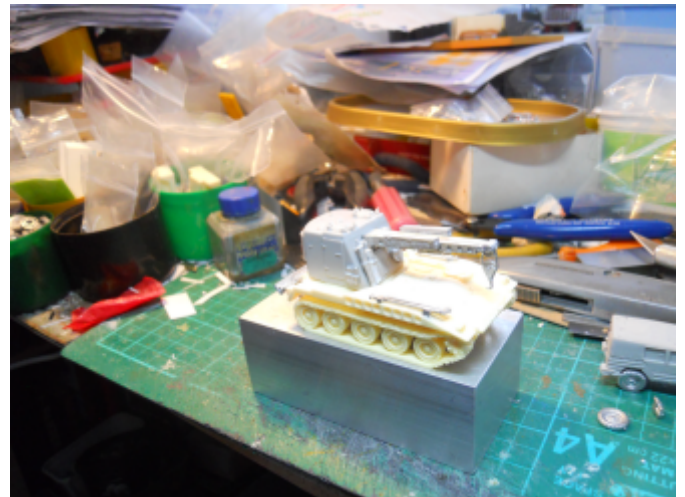

S & S MODELS

M578 LIGHT ARV INSTRUCTIONS

THE M578 WAS DESIGNED AS A LIGHT ARV FOR THE M110/M107 AND M109 SP'S.
IT WAS USED BY MANY NATIONS INCLUDING THE USA AND GREAT BRITAIN.
IT IS STILL IN SERVICE WITH MANY ARMIES.

S&S MODELS

22 BRIAR CLOSE
BURNHAM ON SEA
SOMERSET U.K.
TA8 1HU

www.sandsmodels.com

SAFETY

**DO EAT OR CHEW ANY OF THIS PRODUCT
AS IT MAY CONTAIN LEAD.
ALWAYS WASH HANDS AFTER HANDLING
ANY UNPAINTED PARTS.
UNSUITABLE FOR CHILDREN**