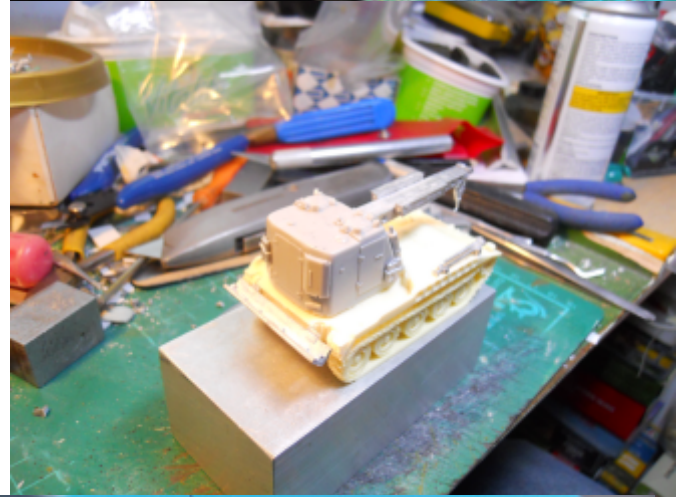

S & S MODELS

M578 LIGHT ARV INSTRUCTIONS

THE M578 WAS DESIGNED AS A LIGHT ARV FOR THE M110/M107 AND M109 SP'S.
IT WAS USED BY MANY NATIONS INCLUDING THE USA AND GREAT BRITAIN.
IT IS STILL IN SERVICE WITH MANY ARMIES.

S&S MODELS

22 BRIAR CLOSE
BURNHAM ON SEA
SOMERSET U.K.
TA8 1HU

www.sandsmodels.com

SAFETY

**DO EAT OR CHEW ANY OF THIS PRODUCT
AS IT MAY CONTAIN LEAD.
ALWAYS WASH HANDS AFTER HANDLING
ANY UNPAINTED PARTS.
UNSUITABLE FOR CHILDREN**