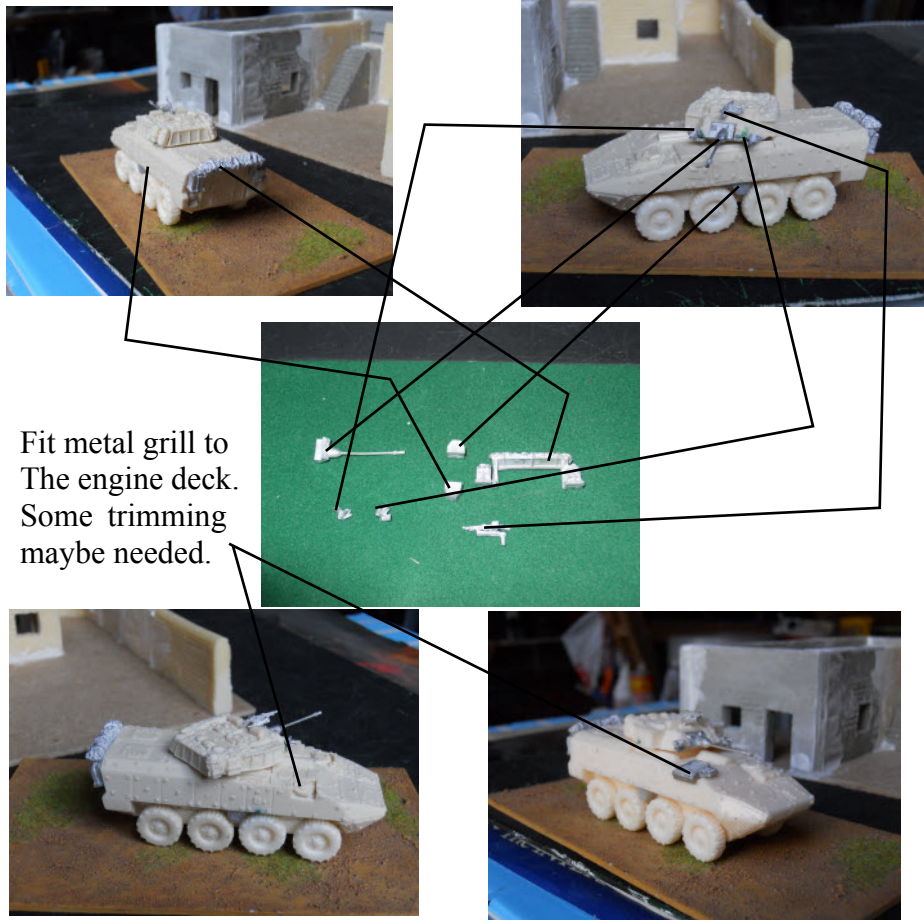

## LAV 3 N/Z INSTRUCTIONS

Fit metal grill to  
The engine deck.  
Some trimming  
may be needed.

S&S MODELS  
22 BRIAR CLOSE, BURNHAM ON SEA,  
SOMERSET, U.K. TA8 1HU.

[www.sandsmodels.com](http://www.sandsmodels.com)  
[sales@sandsmodels.com](mailto:sales@sandsmodels.com)