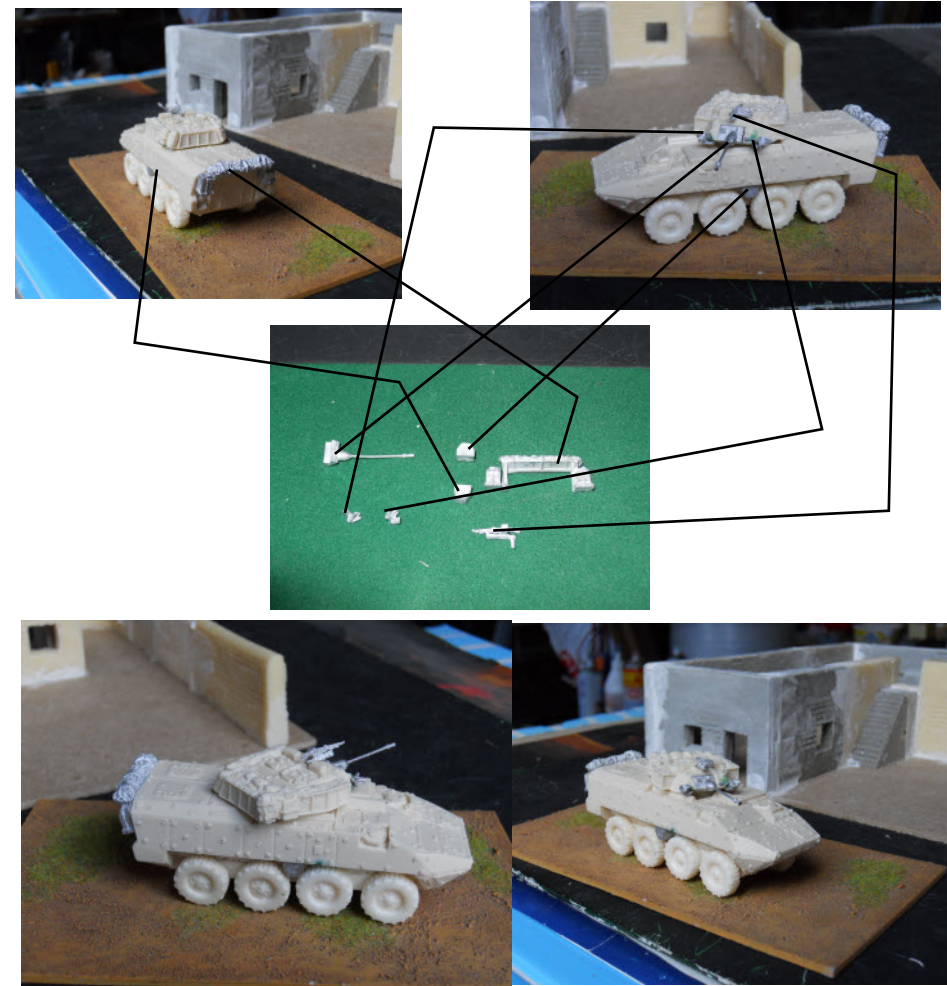

S & S MODELS

LAV 3 CAN INSTRUCTIONS

S&S MODELS
22 BRIAR CLOSE, BURNHAM ON SEA,
SOMERSET, U.K. TA8 1HU.

www.sandsmodels.com
sales@sandsmodels.com