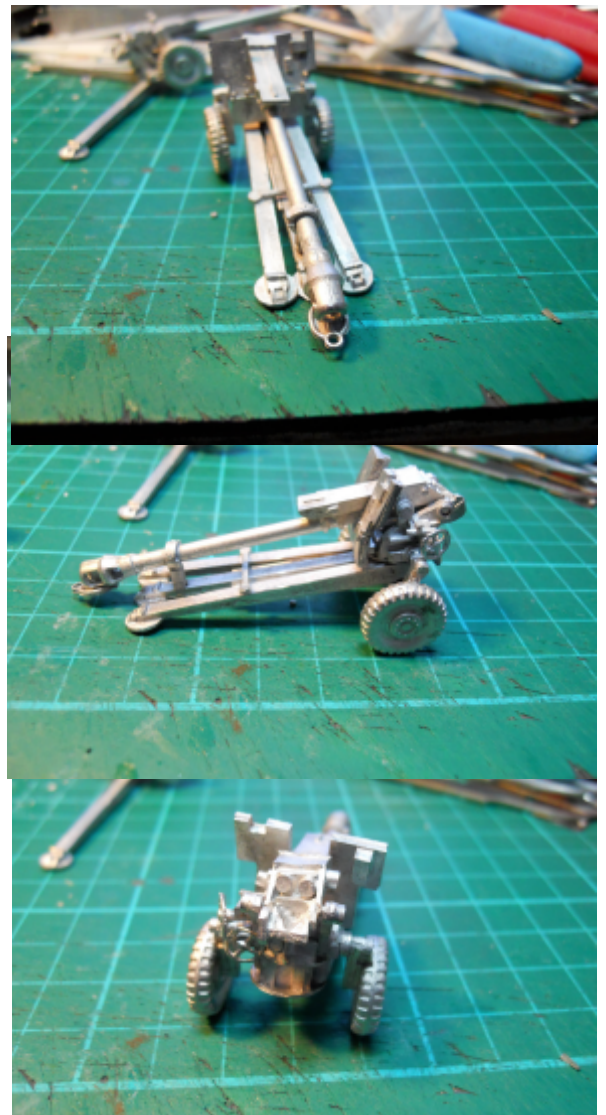

D30 122mm GUN

THIS RUSSIAN FIELD GUN WAS DESIGNED IN THE EARLY 60'S AND SAW WIDE USE IN THE RUSSIAN AND WARPACT ARMIES AND WAS ALSO USED BY MANY NATIONS. THE MODEL CAN ME MADE IN THE FIRING OR TOWING POSITIONS.

FIRING POSITION

TOWING POSITION

SAFETY:-

THESE MODELS CONTAIN LEAD AND SHOULD NOT BE EATEN OR CHEWED OR HANDLED BY CHILDREN. ALWAYS WASH HANDS AFTER HANDLING BARE METAL AND DO NOT BREATH IN THE RESIN DUST. SAND DOWN ANY RESIN PARTS UNDER WATER IN A SHALLOW BAKING TRAY.

THIS IS ONE MODEL OF A WHOLE RANGE OF EASY TO ASSEMBLE GUNS AND HEAVY WEAPONS AVAILABLE IN 1/72 SCALE

**<http://sandsmodelsshop.com/>
sales@sandsmodels.com**