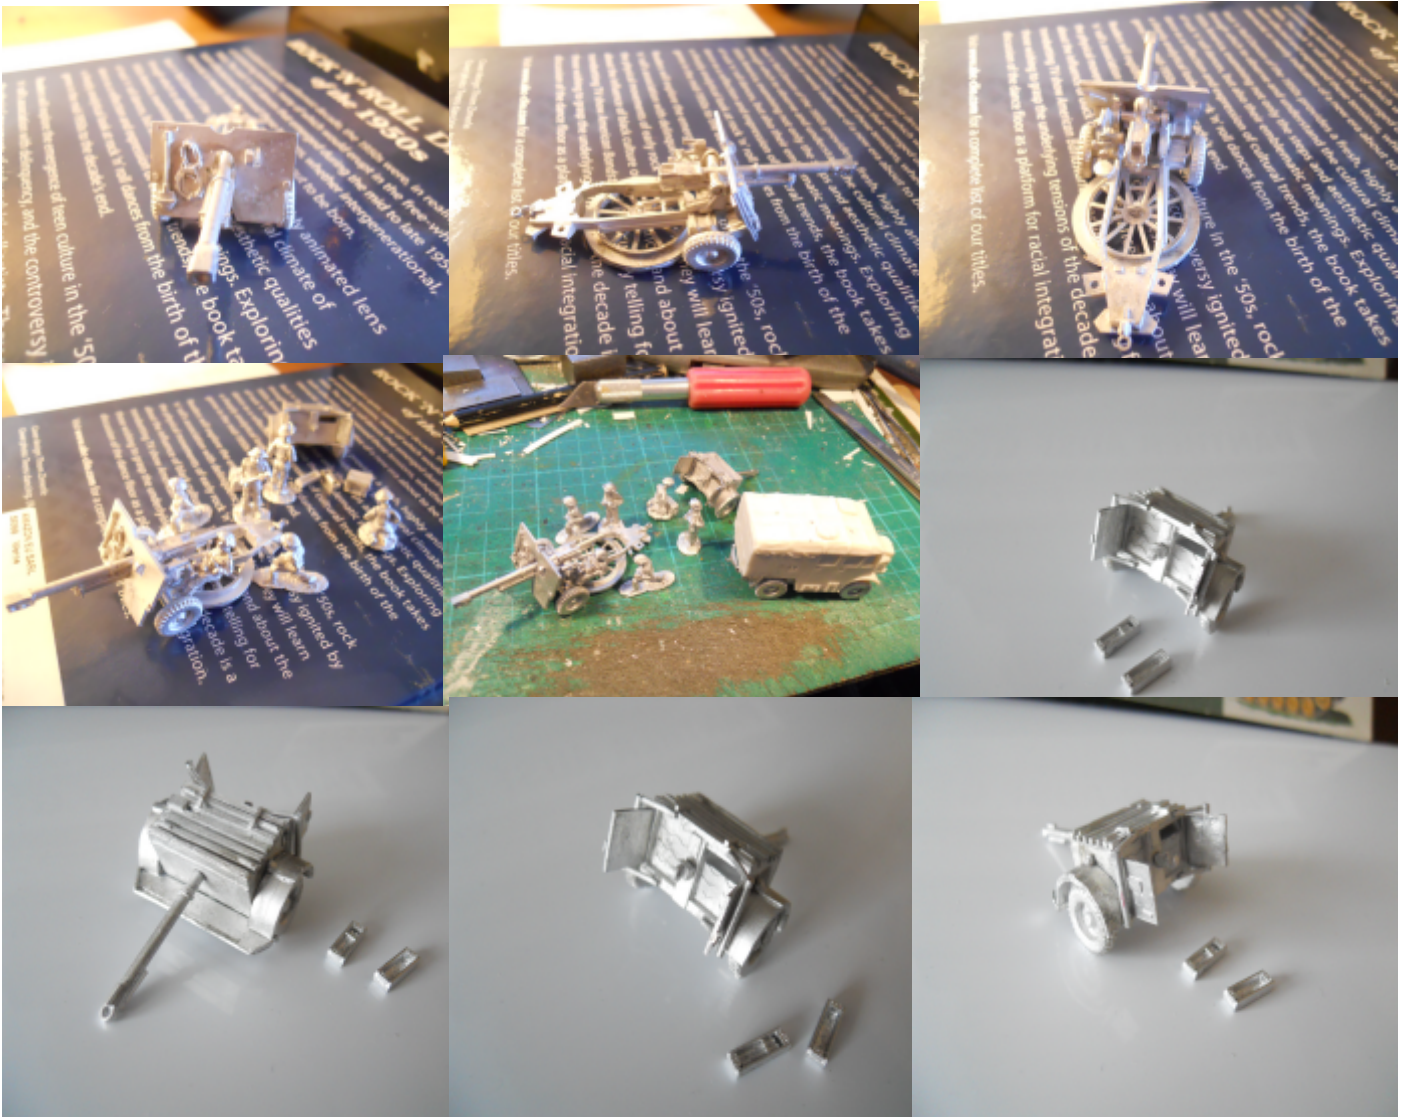

25 PDR GUN & LIMBER

THE FAMOUS 25PDR GUN WIDELY USED IN ALL THEATRES WHERE THE BRITISH ARMY FOUGHT AND ALSO USED POST WW2 BY MANY NATIONS.

SAFETY:-

THESE MODELS CONTAIN LEAD AND SHOULD NOT BE EATEN OR CHEWED OR HANDLED BY CHILDREN. ALWAYS WASH HANDS AFTER HANDLING BARE METAL AND DO NOT BREATHE IN THE RESIN DUST. SAND DOWN ANY RESIN PARTS UNDER WATER IN A SHALLOW BAKING TRAY.

THIS IS ONE MODEL OF A WHOLE RANGE OF EASY TO ASSEMBLE GUNS AND HEAVY WEAPONS AVAILABLE IN 1/72 SCALE

**<http://sandsmodelsshop.com/>
sales@sandsmodels.com**