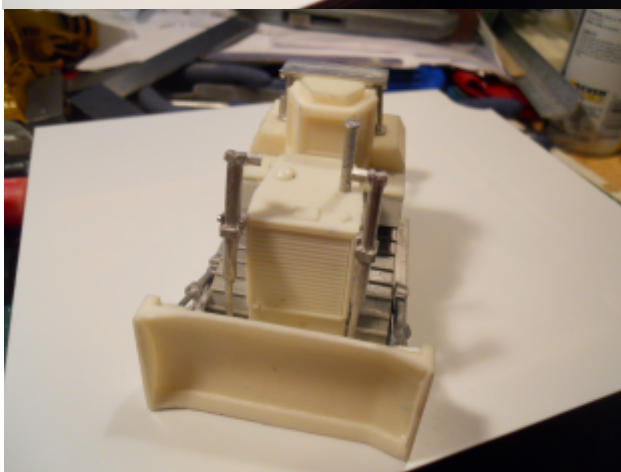

S&S MODELS

D9 STYLE BULLDOZER & RIPPER BLADE CIVILIAN MODEL

S&S MODELS
22 BRIAR CLOSE,
BURNHAM ON SEA,
SOMERSET,
TA8 1HU U.K.
(01278) 780193

sales@sandsmodels.com
sandsmodelsshop.com

Safety:-

These models may contain lead so are only suitable for adult collectors only!