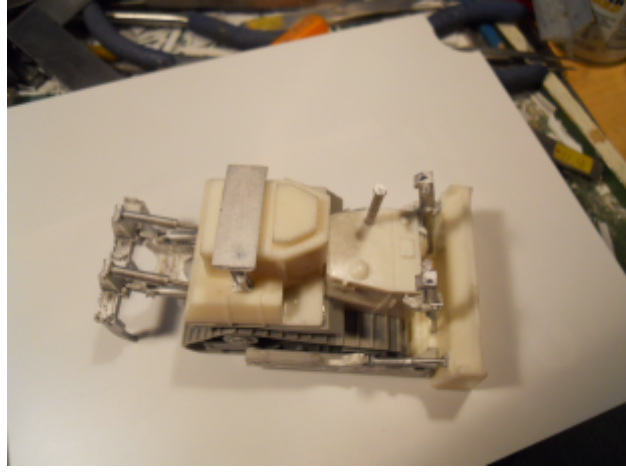

S&S MODELS

D9 STYLE BULLDOZER & RIPPER BLADE CIVILIAN MODEL

S&S MODELS
22 BRIAR CLOSE,
BURNHAM ON SEA,
SOMERSET,
TA8 1HU U.K.
(01278) 780193

sales@sandsmodels.com
sandsmodelsshop.com

Safety:-

These models may contain lead so are only suitable for adult collectors only!