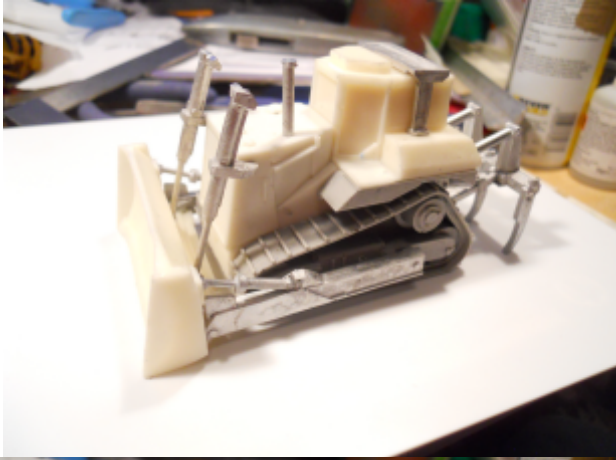

S&S MODELS

D9 STYLE BULLDOZER & RIPPER BLADE CIVILIAN MODEL

S&S MODELS
22 BRIAR CLOSE,
BURNHAM ON SEA,
SOMERSET,
TA8 1HU U.K.
(01278) 780193

sales@sandsmodels.com
sandsmodelsshop.com

Safety:-

These models may contain lead so are only suitable for adult collectors only!