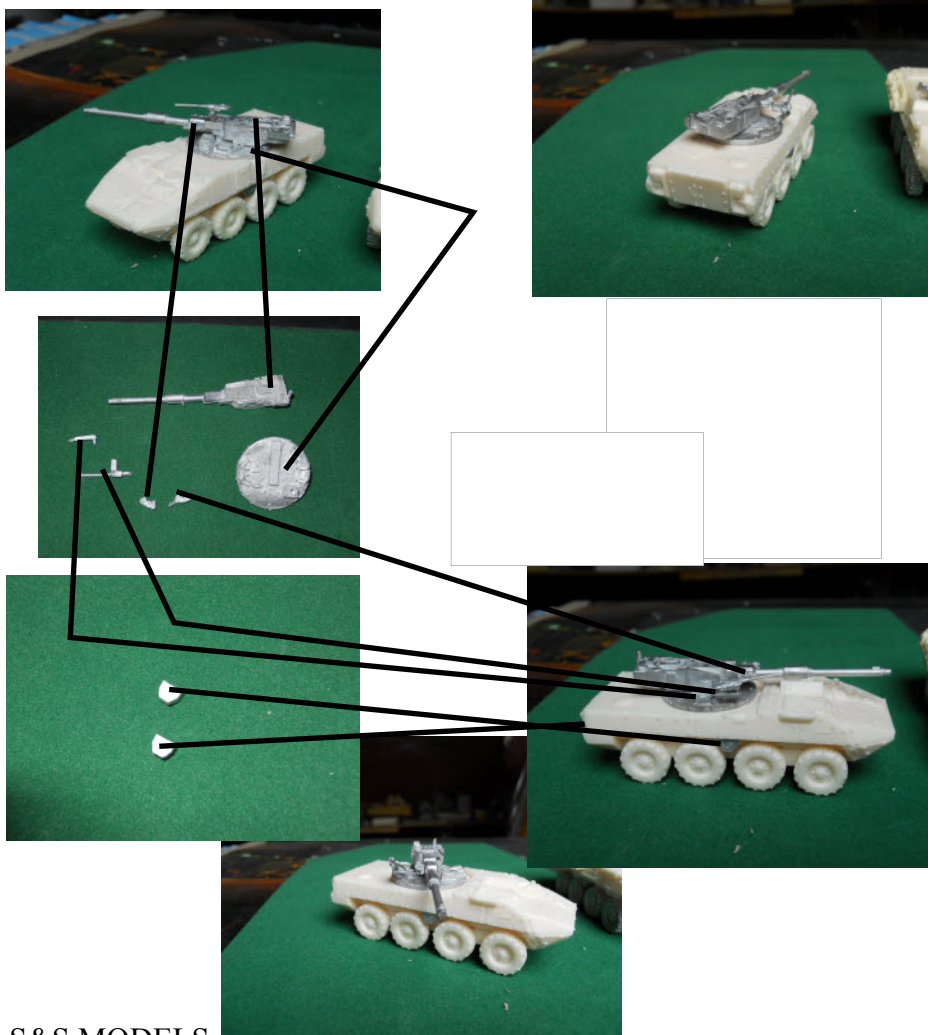

S & S MODELS

STRYKER MGS INSTRUCTIONS

S&S MODELS
22 BRIAR CLOSE, BURNHAM ON SEA,
SOMERSET, U.K. TA8 1HU.

www.sandsmodels.com
sales@sandsmodels.com

S & S MODELS

STRYKER MGS INSTRUCTIONS

S&S MODELS
22 BRIAR CLOSE, BURNHAM ON SEA,
SOMERSET, U.K. TA8 1HU.