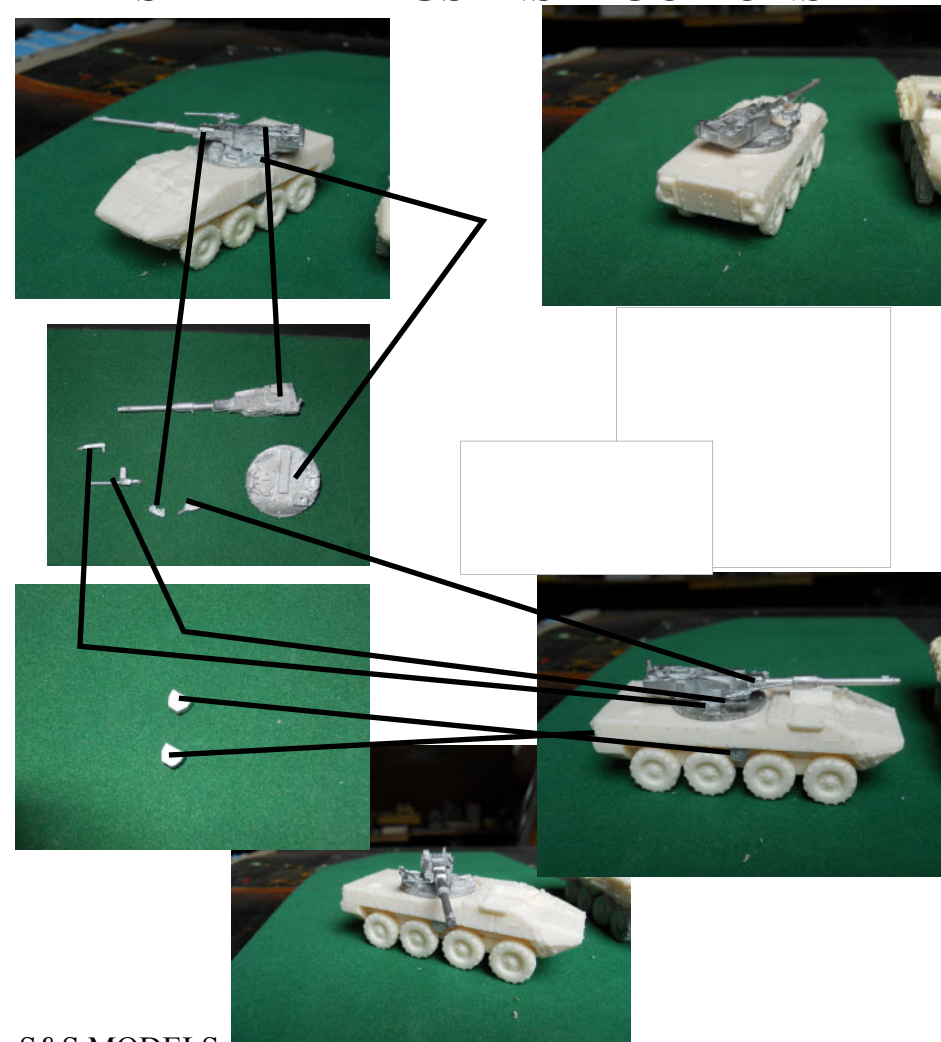

S & S MODELS

STRYKER MGS INSTRUCTIONS

S&S MODELS
22 BRIAR CLOSE, BURNHAM ON SEA,
SOMERSET, U.K. TA8 1HU.

www.sandsmodels.com
sales@sandsmodels.com

S & S MODELS

STRYKER MGS INSTRUCTIONS

S&S MODELS
22 BRIAR CLOSE, BURNHAM ON SEA,
SOMERSET, U.K. TA8 1HU.