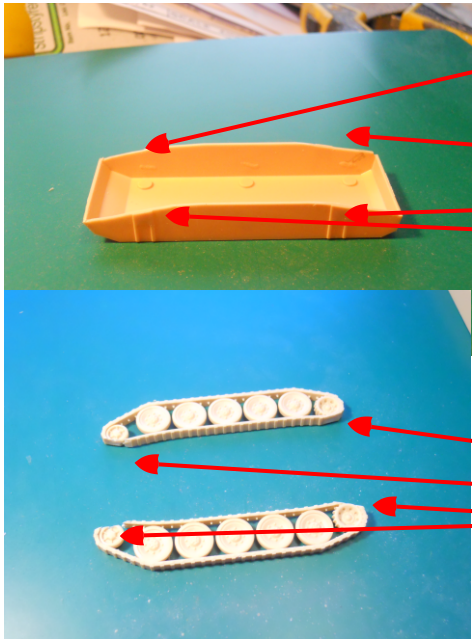

S&S MODELS

CRUSADER GUN TRACTOR CONVERSION KIT

THE CRUSADER HULL WAS MODIFIED INTO A FAST GUN TRACTOR FOR THE 17PDR A/T GUN AND USED IN NWE FROM JUNE ONWARDS.

YOU WILL NEED TO TRIM THE ASIDE OF THE HULL AT THESE 4 POINTS.

YOU WILL ALSO NEED TO TRIM THE WHEELS/TRACK UNITS TO FIT THE MUDGUARDS HERE:-

FRONT TOW HOOK

REAR TOW HOOK

SAFETY:-

DO NOT ALLOW ANYONE TO EAT OR CHEW ANY PARTS OF THE MODEL AND ALWAYS WASH HANDS AFTER HANDLING ANY PARTS AS IT CONTAINS LEAD.