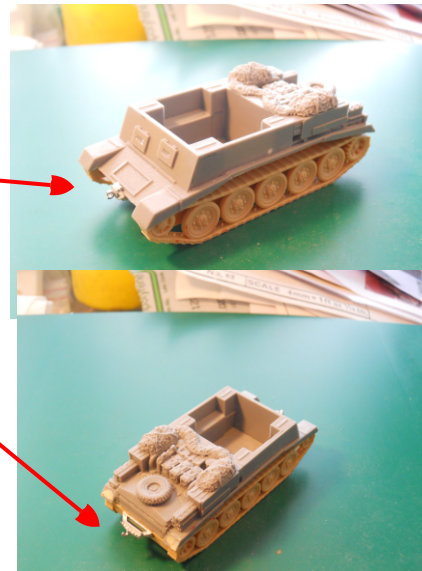

S&S MODELS

CRUSADER GUN TRACTOR CONVERSION KIT

THE CRUSADER HULL WAS MODIFIED INTO A FAST GUN TRACTOR FOR THE 17PDR A/T GUN AND USED IN NWE FROM JUNE ONWARDS.

YOU WILL NEED TO TRIM THE ASIDE OF THE HULL AT THESE 4 POINTS.

YOU WILL ALSO NEED TO TRIM THE WHEELS/TRACK UNITS TO FIT THE MUDGUARDS HERE:-

FRONT TOW HOOK

REAR TOW HOOK

SAFETY:-

DO NOT ALLOW ANYONE TO EAT OR CHEW ANY PARTS OF THE MODEL AND ALWAYS WASH HANDS AFTER HANDLING ANY PARTS AS IT CONTAINS LEAD.