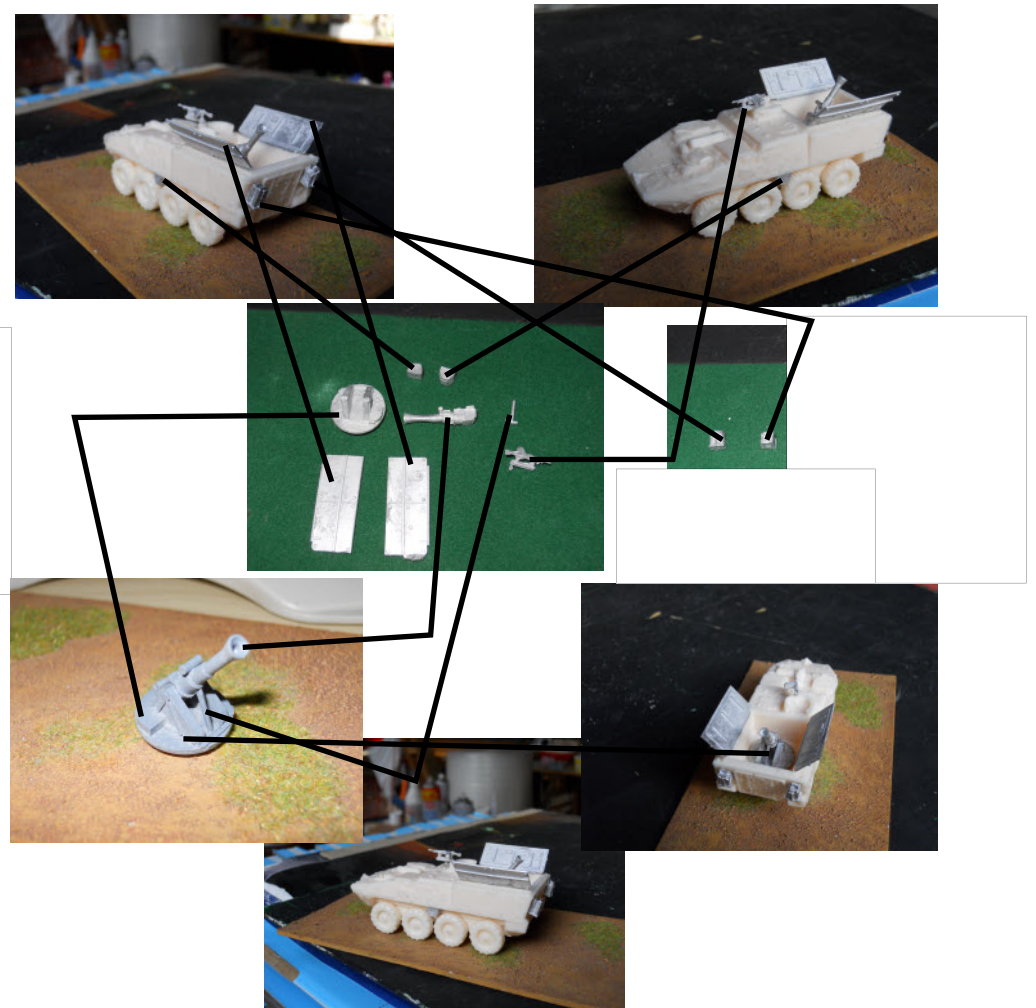

S & S MODELS

STRYKER MORTAR INSTRUCTIONS

S&S MODELS
22 BRIAR CLOSE, BURNHAM ON SEA,
SOMERSET, U.K. TA8 1HU.

www.sandsmodels.com
sales@sandsmodels.com