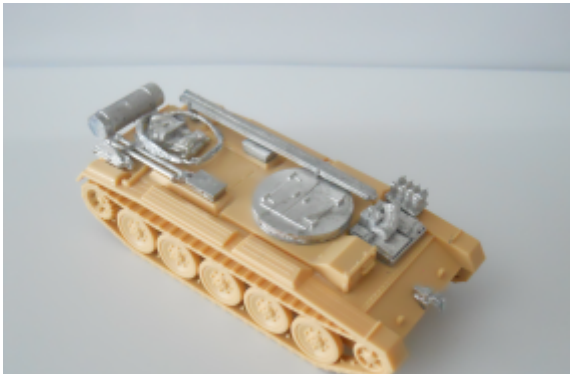

**1/72 SCALE CRUSADER ARV INSTRUCTIONS**

**ONLY 1 OR 2 CRUSADERS WERE CONVERTED INTO THE ARV ROLE AS IT PROVED UNSUITABLE.  
THIS CONVERSION IS DESIGNED FOR THE ARMOURFAST CRUSADER BUT IT MAY FIT OTHER MAKES.**