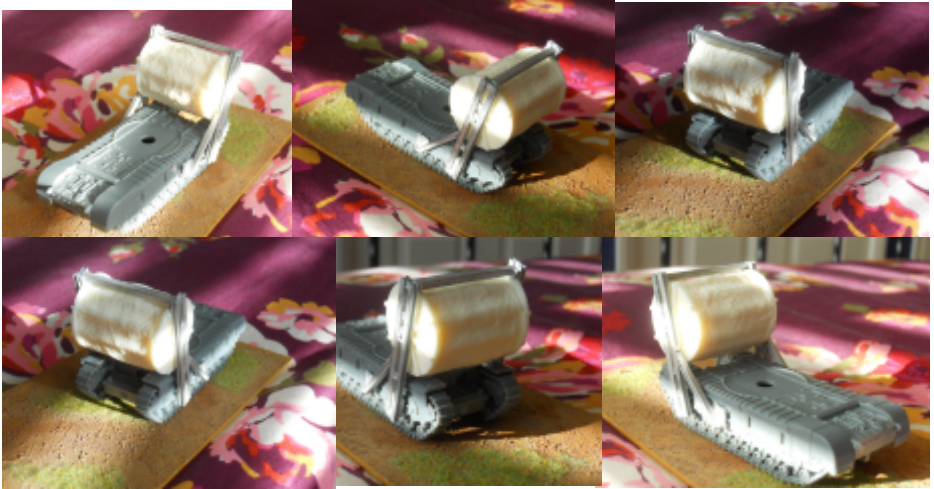

S & S MODELS

CHURCHILL BOBBIN CONVERSION KIT

THE CHURCHILL AVRE WAS ADAPTED TO CARRY VARIOUS ENGINEER ITEMS FOR THE D-DAY LANDINGS ONE OF WHICH WAS THE CARPET LAYER OR BOBBIN. THIS MODEL IS THE TYPE 'D' AND WAS USED ON D-DAY TO ALLOW VEHICLES TO GET OFF THE SOFT SAND ON THE INVASION BEACHES. IT SHOULD FIT THE PSC AND ITALERI CHURCHILLS.

SAFETY:-

DO NOT ALLOW ANYONE TO EAT OR CHEW ANY PART OF THIS MODEL
ALWAYS WASH HANDS AFTER HANDLING ANY PARTS.

S&S MODELS

22 BRIAR CLOSE
BURNHAM ON SEA
SOMERSET U.K.
TA8 1HU

MORE PICS HERE:-

<http://s513.photobucket.com/user/sandsmodels/library/WW2%2020mm%20conversion%20kits?sort=3&page=2>